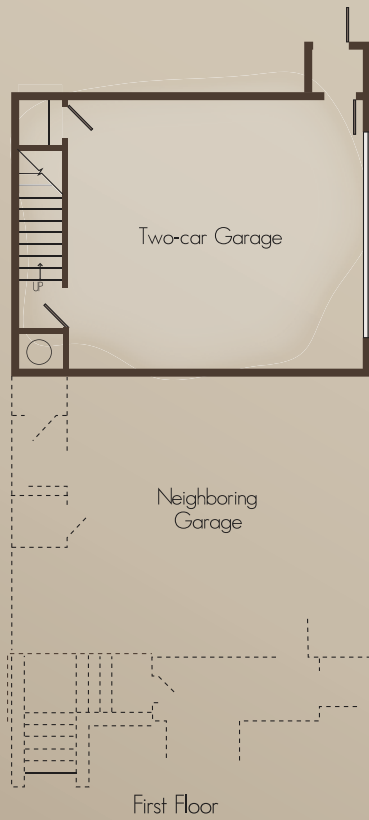

# Siena

4 bedrooms & 3 bathrooms

Two-car garage

2,537 square feet

All areas and dimensions are approximate. The builder reserves the right to make modifications or changes to the floor plan or actual footage.